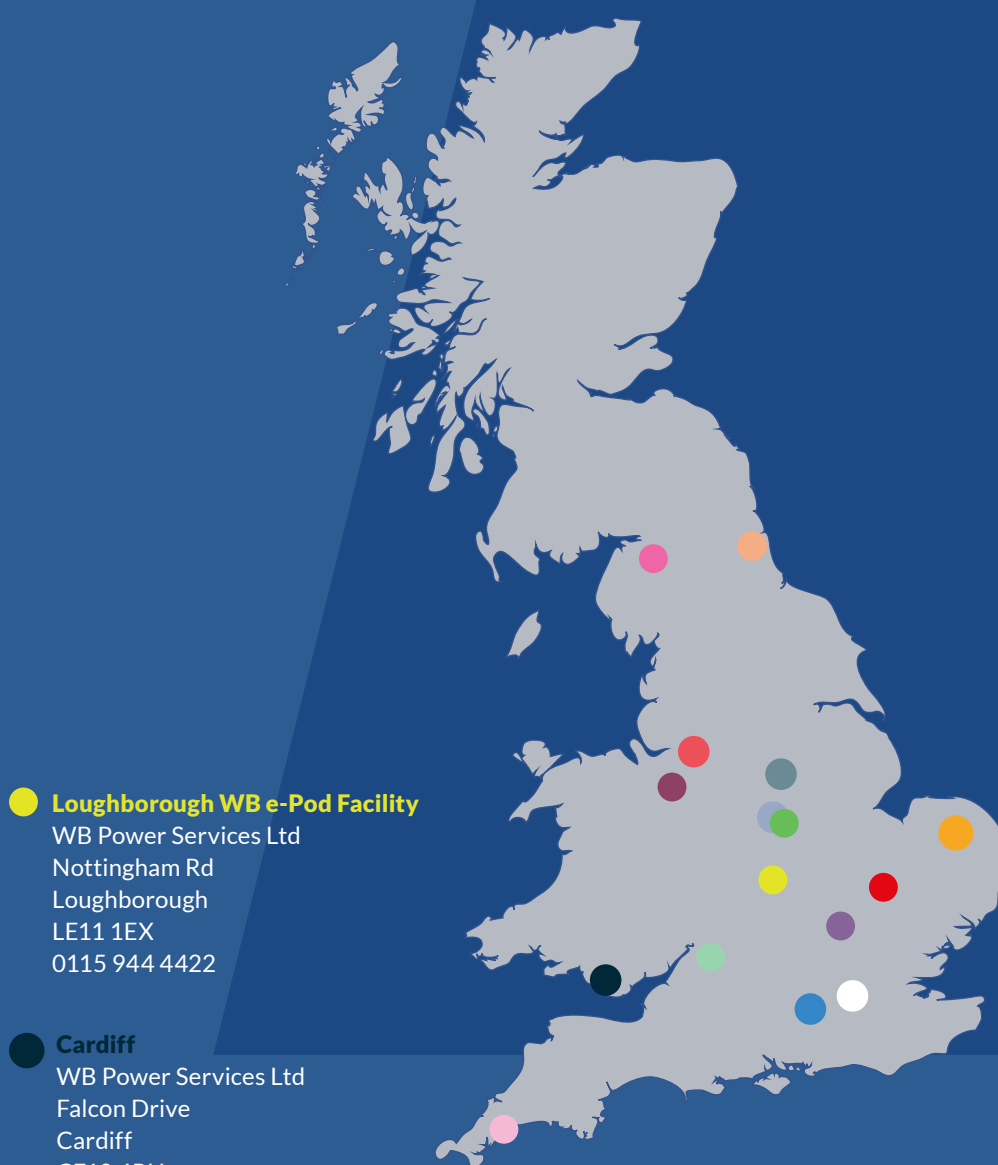

NATIONWIDE COVERAGE

Loughborough WB e-Pod Facility

WB Power Services Ltd
Nottingham Rd
Loughborough
LE11 1EX
0115 944 4422

Cardiff

WB Power Services Ltd
Falcon Drive
Cardiff
CF10 4RU
0292 160 2283

Sunderland